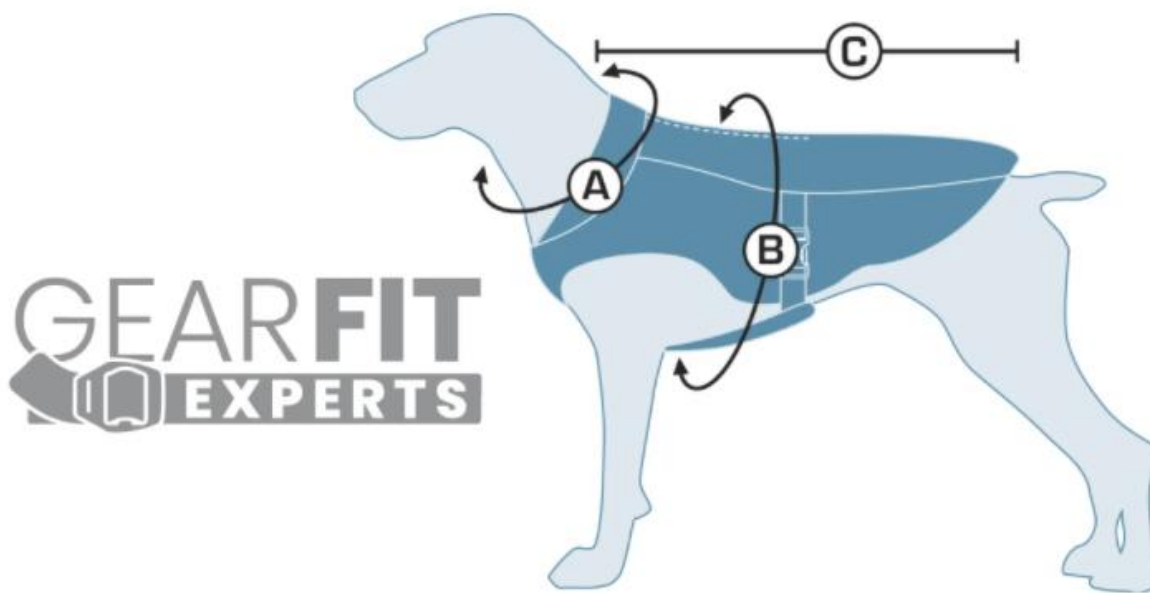

Size Chart

Please measure your dog and consult this chart before ordering.

SIZE CHART			
Size	Neck (A)	Chest (B)	Back (C)*
Small	16 in (41 cm)	19 - 27 in (48 - 69cm)	13 in (34 cm)
Medium	19 in (48 cm)	26 - 35 in (66 - 89 cm)	20 in (50 cm)
Large	23 in (58cm)	30 - 39 in (76 - 99 cm)	23 in (58 cm)
X-Large	26 in (66cm)	35 - 45 in (89 - 114cm)	27 in (69 cm)

* Back coverage (C) will vary. It's more important to measure to fit neck (A) and chest (B).